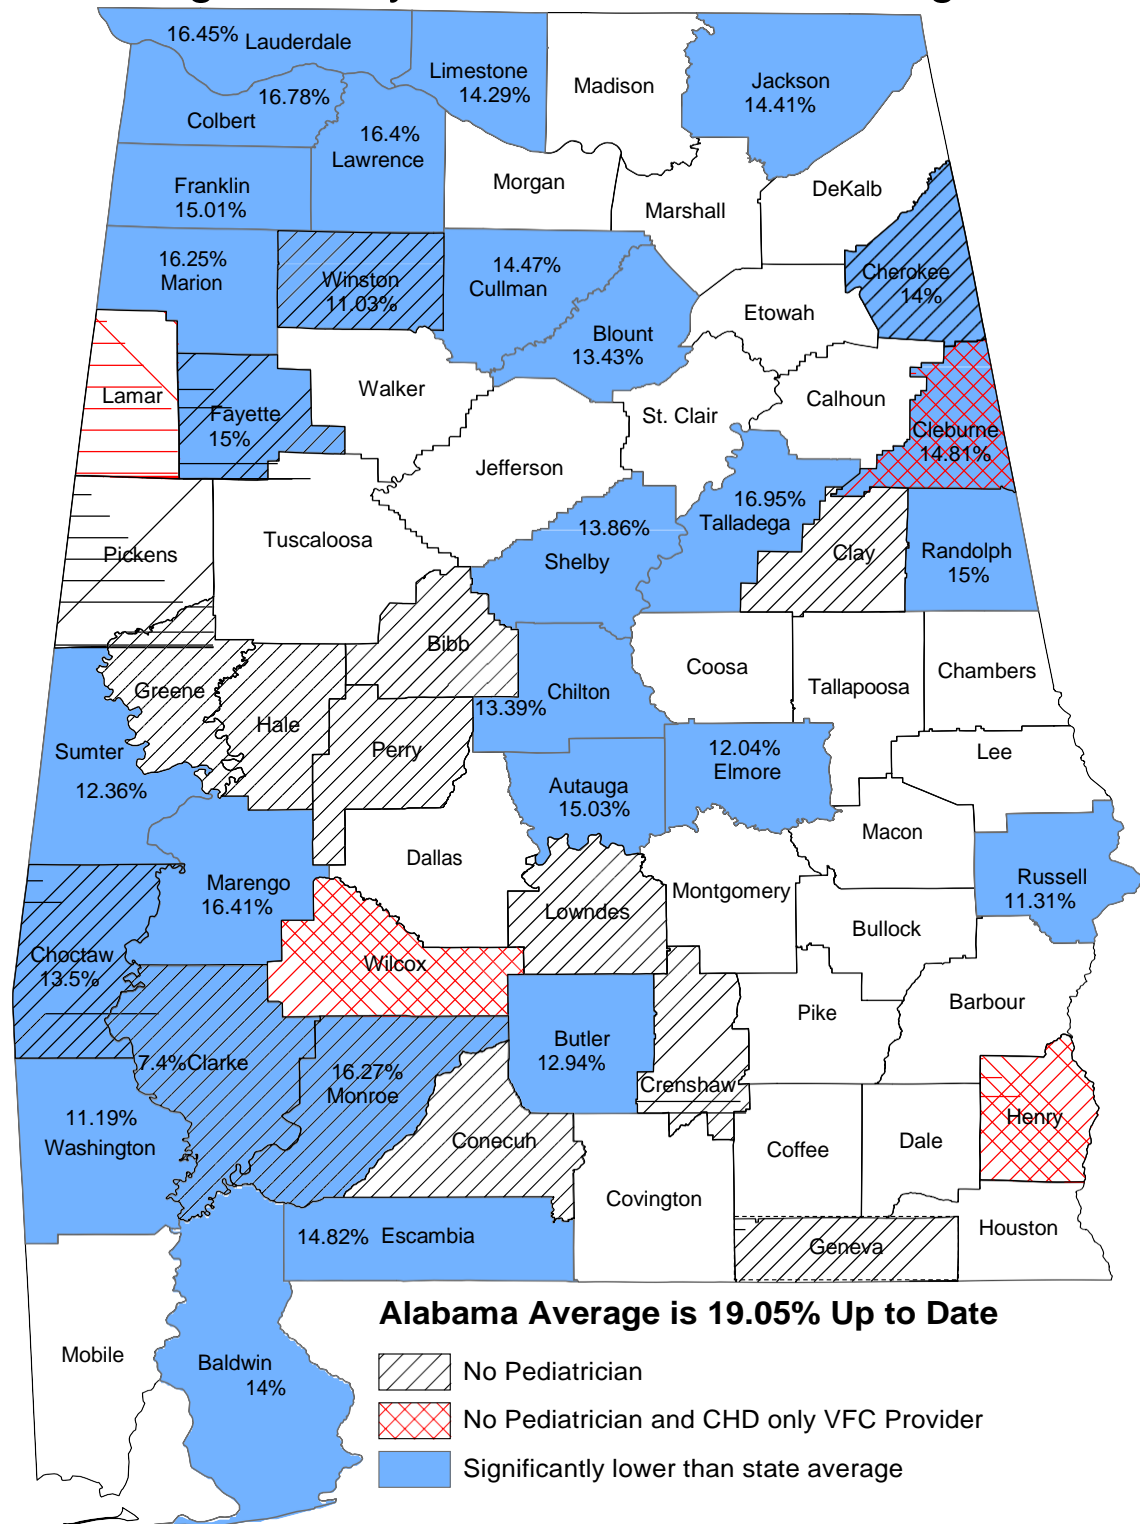

Alabama Counties with Adolescent Vaccine Rates Significantly Below the State Average

Sources: Alabama VFC Program, Alabama Board of Medical Examiners, and Alabama Chapter of American Academy of Pediatrics, 2019.